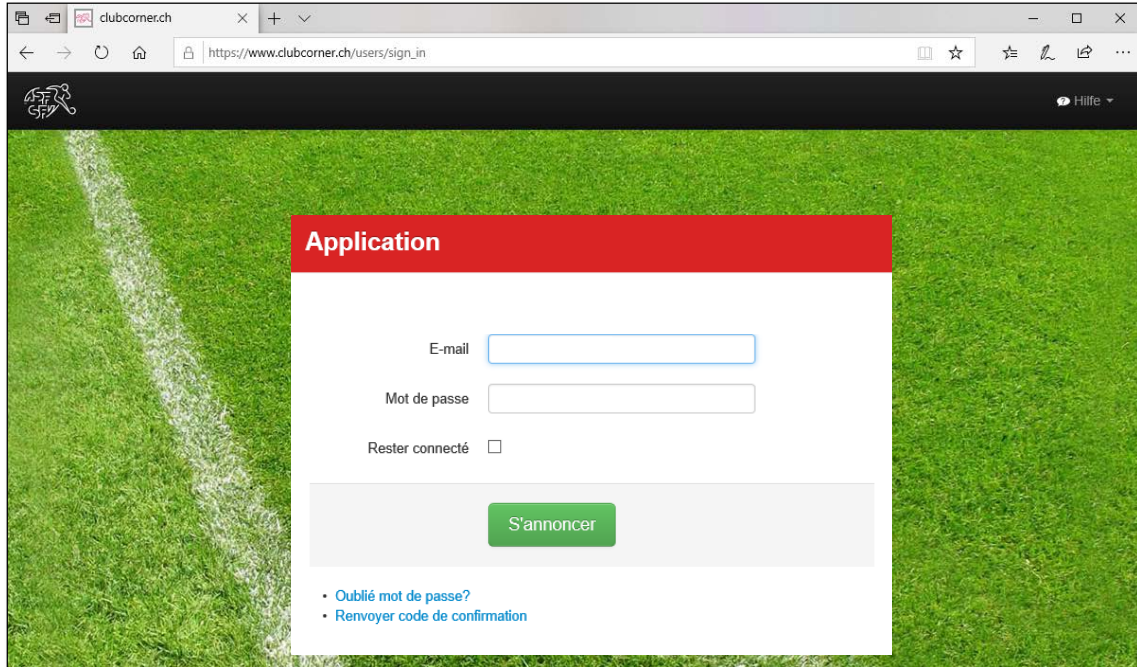

# **Premiers pas dans clubcorner.ch**

Fonctions de base et réglages personnels

[www.clubcorner.ch](https://www.clubcorner.ch)

Inscription avec adresse e-mail et mot de passe

The screenshot shows a web dashboard for clubcorner.ch. At the top, there is a dark navigation bar with the clubcorner.ch logo, a 'Dashboard' dropdown menu, a user profile icon, and links for 'FIS' and 'Aide'. Below this is a red banner with the text 'Cordiale bienvenue sur clubcorner.ch'. The main content area is divided into several sections: 'Informations' with two news items (one about training videos and one about mobile subscriptions), 'Informations générales' with a notification about 8 members' birthdays, 'Compétition', 'Conflits d'occupation' with a notification about occupied pitches, and 'Invitation à changer la photo du joueur' with a notification about 62 players.